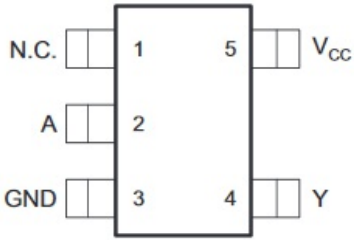

**RIFF Box v1/v2 ISP Adapter  
(CLK line driver)**

**DBV PACKAGE  
(TOP VIEW)**

A - CLK Input  
Y - CLK Output

**RIFF Box v1/v2 ISP Adapter  
(CLK line driver)**

**DBV PACKAGE  
(TOP VIEW)**

**DCK PACKAGE  
(TOP VIEW)**

**DRL PACKAGE  
(TOP VIEW)**

**DRY PACKAGE  
(TOP VIEW)**

**DPW PACKAGE  
(TOP VIEW)**

**DSF PACKAGE  
(TOP VIEW)**

**YZP PACKAGE  
(BOTTOM VIEW)**

**SN74LVC1G125**

N.C. - No internal connection