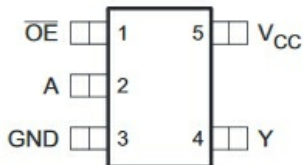

**RIFF Box v1/v2 ISP Adapter  
(CLK line driver)**

**DBV PACKAGE  
(TOP VIEW)**

A - CLK Input  
Y - CLK Output

**RIFF Box v1/v2 ISP Adapter  
(CLK line driver)**

**DBV PACKAGE  
(TOP VIEW)**

**DCK PACKAGE  
(TOP VIEW)**

**DRL PACKAGE  
(TOP VIEW)**

**DRY PACKAGE  
(TOP VIEW)**

**DPW PACKAGE  
(TOP VIEW)**

**DSF PACKAGE  
(TOP VIEW)**

**YZP PACKAGE  
(BOTTOM VIEW)**

**SN74LVC1G125**

N.C. - No internal connection