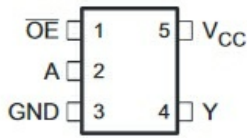

**RIFF Box v1/v2 ISP Adapter  
(CLK line driver)**

**DBV PACKAGE  
(TOP VIEW)**

A - CLK Input  
Y - CLK Output

**RIFF Box v1/v2 ISP Adapter  
(CLK line driver)**

**DBV PACKAGE  
(TOP VIEW)**

**DCK PACKAGE  
(TOP VIEW)**

**DRL PACKAGE  
(TOP VIEW)**

**DRY PACKAGE  
(TOP VIEW)**

**DPW PACKAGE  
(TOP VIEW)**

**DSF PACKAGE  
(TOP VIEW)**

**YZP PACKAGE  
(BOTTOM VIEW)**

**SN74LVC1G125**

N.C. - No internal connection