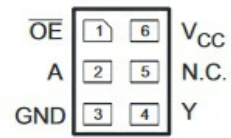

**RIFF Box v1/v2 ISP Adapter  
(CLK line driver)**

**DBV PACKAGE  
(TOP VIEW)**

A - CLK Input  
Y - CLK Output

**RIFF Box v1/v2 ISP Adapter  
(CLK line driver)**

**DBV PACKAGE  
(TOP VIEW)**

**DCK PACKAGE  
(TOP VIEW)**

**DRL PACKAGE  
(TOP VIEW)**

**DRY PACKAGE  
(TOP VIEW)**

**DPW PACKAGE  
(TOP VIEW)**

**DSF PACKAGE  
(TOP VIEW)**

**YZP PACKAGE  
(BOTTOM VIEW)**

**SN74LVC1G125**

N.C. - No internal connection