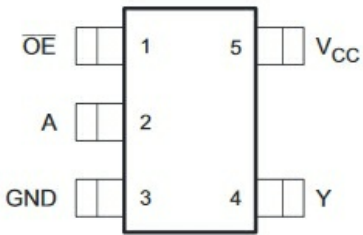

**RIFF Box v1/v2 ISP Adapter  
(CLK line driver)**

**DBV PACKAGE  
(TOP VIEW)**

A - CLK Input  
Y - CLK Output

**RIFF Box v1/v2 ISP Adapter  
(CLK line driver)**

**DBV PACKAGE  
(TOP VIEW)**

**DCK PACKAGE  
(TOP VIEW)**

**DRL PACKAGE  
(TOP VIEW)**

**DRY PACKAGE  
(TOP VIEW)**

**DPW PACKAGE  
(TOP VIEW)**

**DSF PACKAGE  
(TOP VIEW)**

**YZP PACKAGE  
(BOTTOM VIEW)**

**SN74LVC1G125**

N.C. - No internal connection