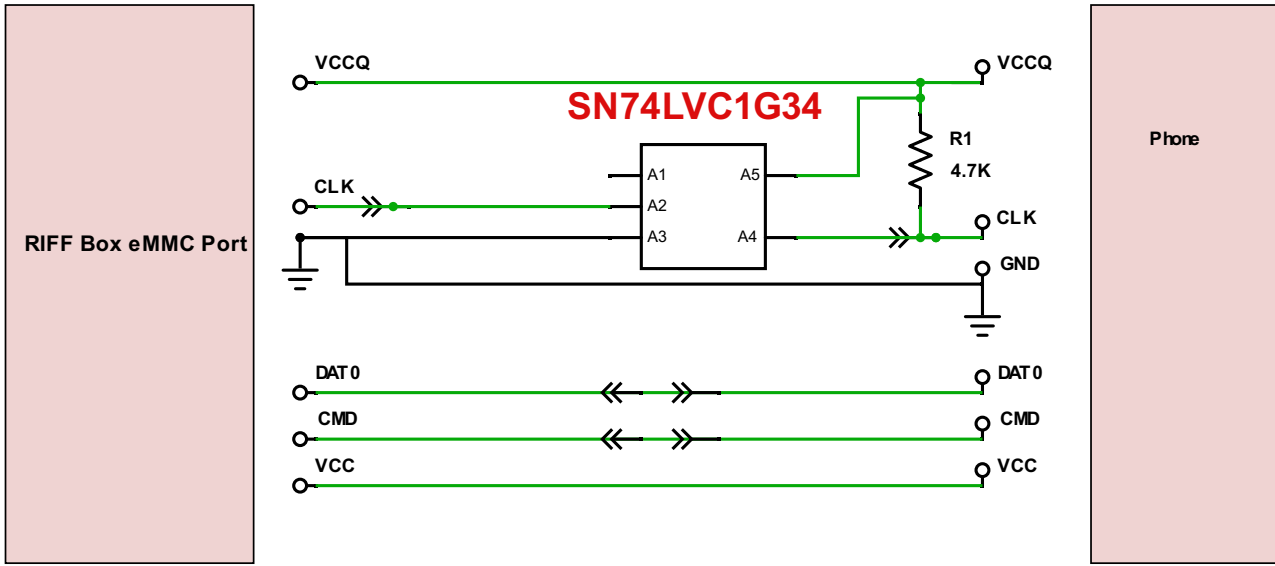

**RIFF Box v1/v2 ISP Adapter  
(CLK line driver)**

**DBV PACKAGE  
(TOP VIEW)**

A - CLK Input  
Y - CLK Output

**RIFF Box v1/v2 ISP Adapter  
(CLK line driver)**

**DBV PACKAGE  
(TOP VIEW)**

**DCK PACKAGE  
(TOP VIEW)**

**DRL PACKAGE  
(TOP VIEW)**

**DRY PACKAGE  
(TOP VIEW)**

**DPW PACKAGE  
(TOP VIEW)**

**DSF PACKAGE  
(TOP VIEW)**

**YZP PACKAGE  
(BOTTOM VIEW)**

**SN74LVC1G125**

N.C. - No internal connection