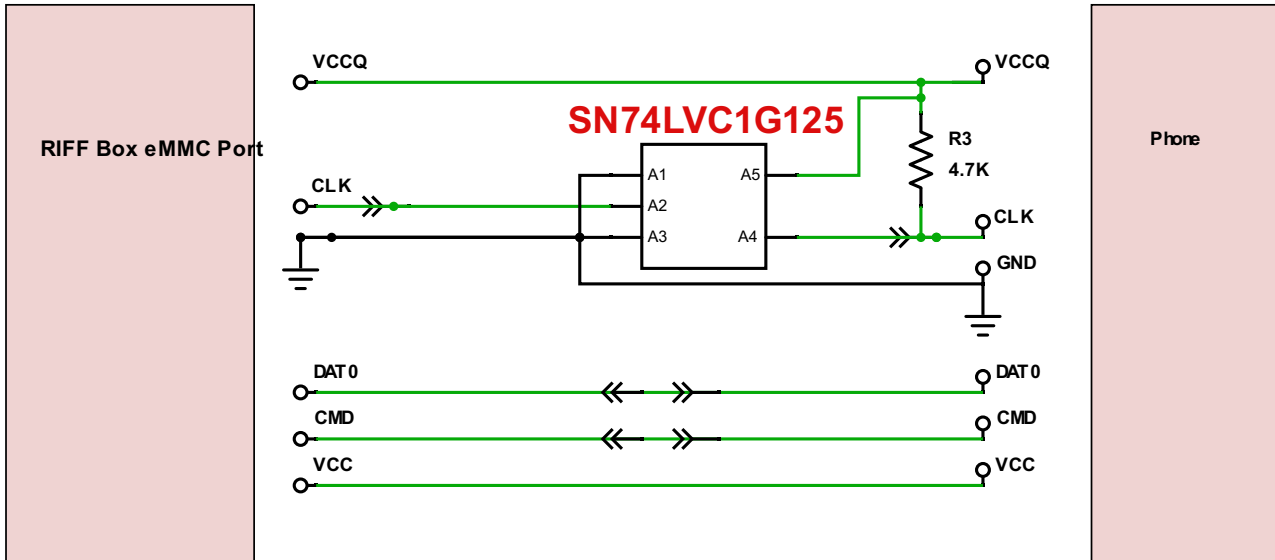

**RIFF Box v1/v2 ISP Adapter  
(CLK line driver)**

**DBV PACKAGE  
(TOP VIEW)**

A - CLK Input  
Y - CLK Output

**RIFF Box v1/v2 ISP Adapter  
(CLK line driver)**

**DBV PACKAGE  
(TOP VIEW)**

**DCK PACKAGE  
(TOP VIEW)**

**DRL PACKAGE  
(TOP VIEW)**

**DRY PACKAGE  
(TOP VIEW)**

**DPW PACKAGE  
(TOP VIEW)**

**DSF PACKAGE  
(TOP VIEW)**

**YZP PACKAGE  
(BOTTOM VIEW)**

**SN74LVC1G125**

N.C. - No internal connection